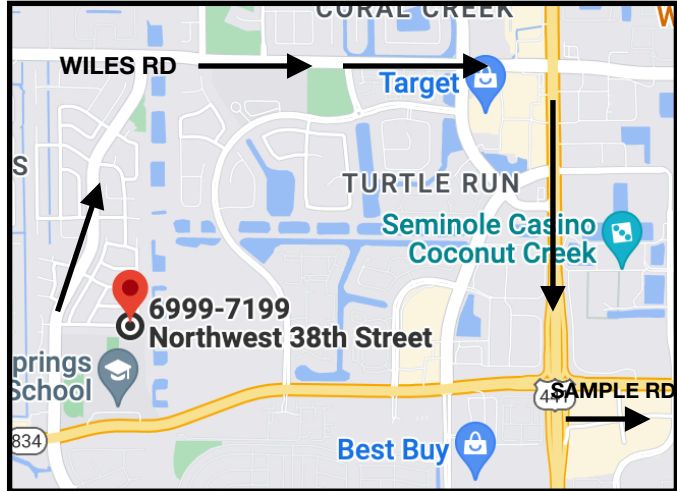

BUS & TRUCK DIRECTIONS FROM CORAL SPRINGS HS TO BROWARD CTY STADIUM

TRUST US...DON'T TAKE THE TURNPIKE

(If you do, you won't be able to turn your Buses and Trucks around to get into parking)

Turn RIGHT on Sample RD to exit CSHS. Turn RIGHT on N. Rock Island Rd. Drive 1.3 miles to Wiles Rd.

At Wiles Rd, turn RIGHT and drive East 1.2 miles to South 441. Turn RIGHT on South 441, drive 1 mile to Sample Rd. Turn LEFT on Sample Rd (834) and drive approx. 5 miles to South I-95.

Go SOUTH on I-95 approximately 10 miles, to Sunrise Blvd. Turn RIGHT to go EAST on Sunrise Blvd. Stay in the Right lane. You will pass the SWAP SHOP Flea Market on your right. Look for BIG SIGNS for BUS and TRUCK PARKING after the Swap Shop.