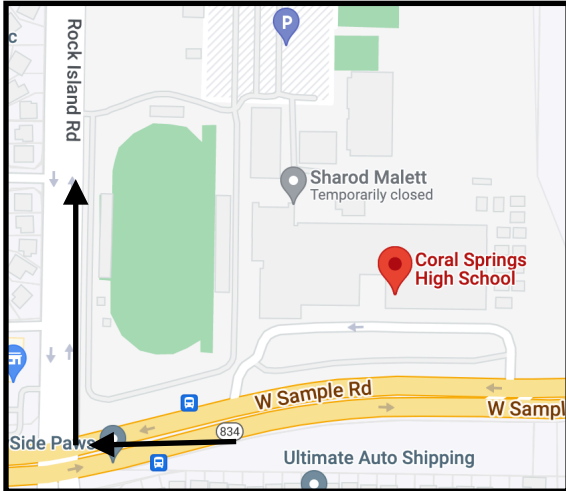

BUS & TRUCK DIRECTIONS FROM CORAL SPRINGS HS TO BROWARD CTY STADIUM

TRUST US...DON'T TAKE THE TURNPIKE

(If you do, you won't be able to turn your Buses and Trucks around to get into parking)

Turn RIGHT on Sample RD to exit CSHS. Turn RIGHT on N. Rock Island Rd. Drive 1.3 miles to Wiles Rd.

At Wiles Rd, turn RIGHT and drive East 1.2 miles to South 441. Turn RIGHT on South 441, drive 1 mile to Sample Rd. Turn LEFT on Sample Rd (834) and drive approx. 5 miles to South I-95.

Go SOUTH on I-95 approximately 10 miles, to Sunrise Blvd. Turn RIGHT to go EAST on Sunrise Blvd. Stay in the Right lane. You will pass the SWAP SHOP Flea Market on your right. Look for BIG SIGNS for BUS and TRUCK PARKING after the Swap Shop.

Turn RIGHT into the Bus/ Truck Parking.