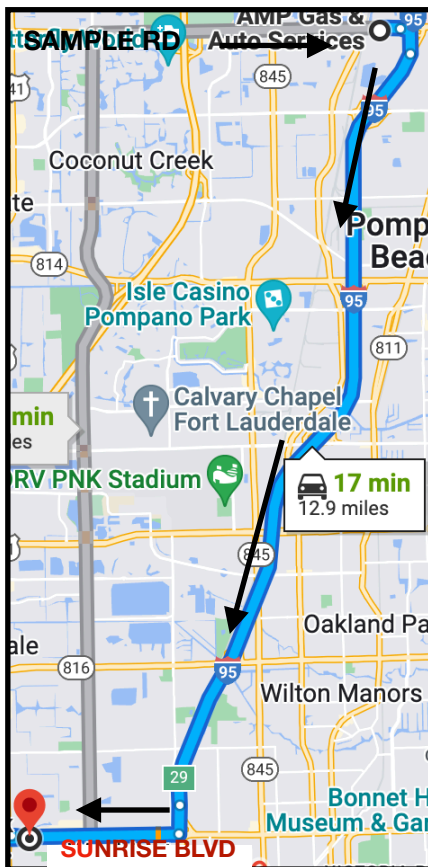

BUS & TRUCK DIRECTIONS FROM CORAL SPRINGS HS TO BROWARD CTY STADIUM

TRUST US...DON'T TAKE THE TURNPIKE

(If you do, you won't be able to turn your Buses and Trucks around to get into parking)

Turn RIGHT on Sample RD to exit CSHS. Turn RIGHT on N. Rock Island Rd. Drive 1.3 miles to Wiles Rd.

At Wiles Rd, turn RIGHT and drive East 1.2 miles to South 441. Turn RIGHT on South 441, drive 1 mile to Sample Rd. Turn LEFT on Sample Rd (834) and drive approx. 5 miles to South I-95.

Go SOUTH on I-95 approximately 10 miles, to Sunrise Blvd. Turn RIGHT to go EAST on Sunrise Blvd. Stay in the Right lane. You will pass the SWAP SHOP Flea Market on your right. Look for BIG SIGNS for BUS and TRUCK PARKING after the Swap Shop.

Turn RIGHT into the Bus/ Truck Parking.